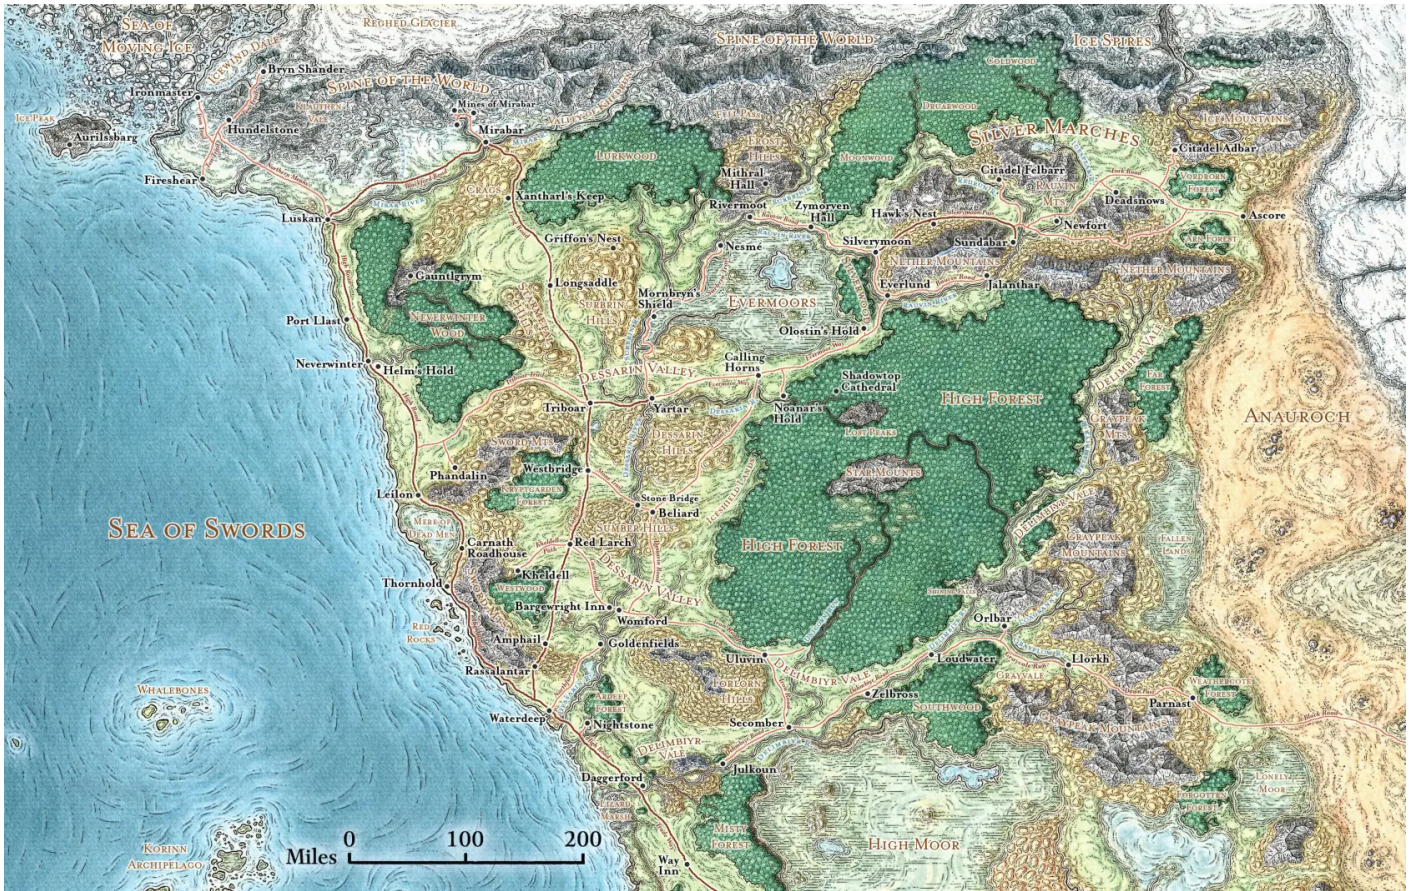

World Map

Revision #1

Created 2024-12-06 16:39:15 UTC by Sébastiaan

Updated 2024-12-06 16:44:23 UTC by Sébastiaan